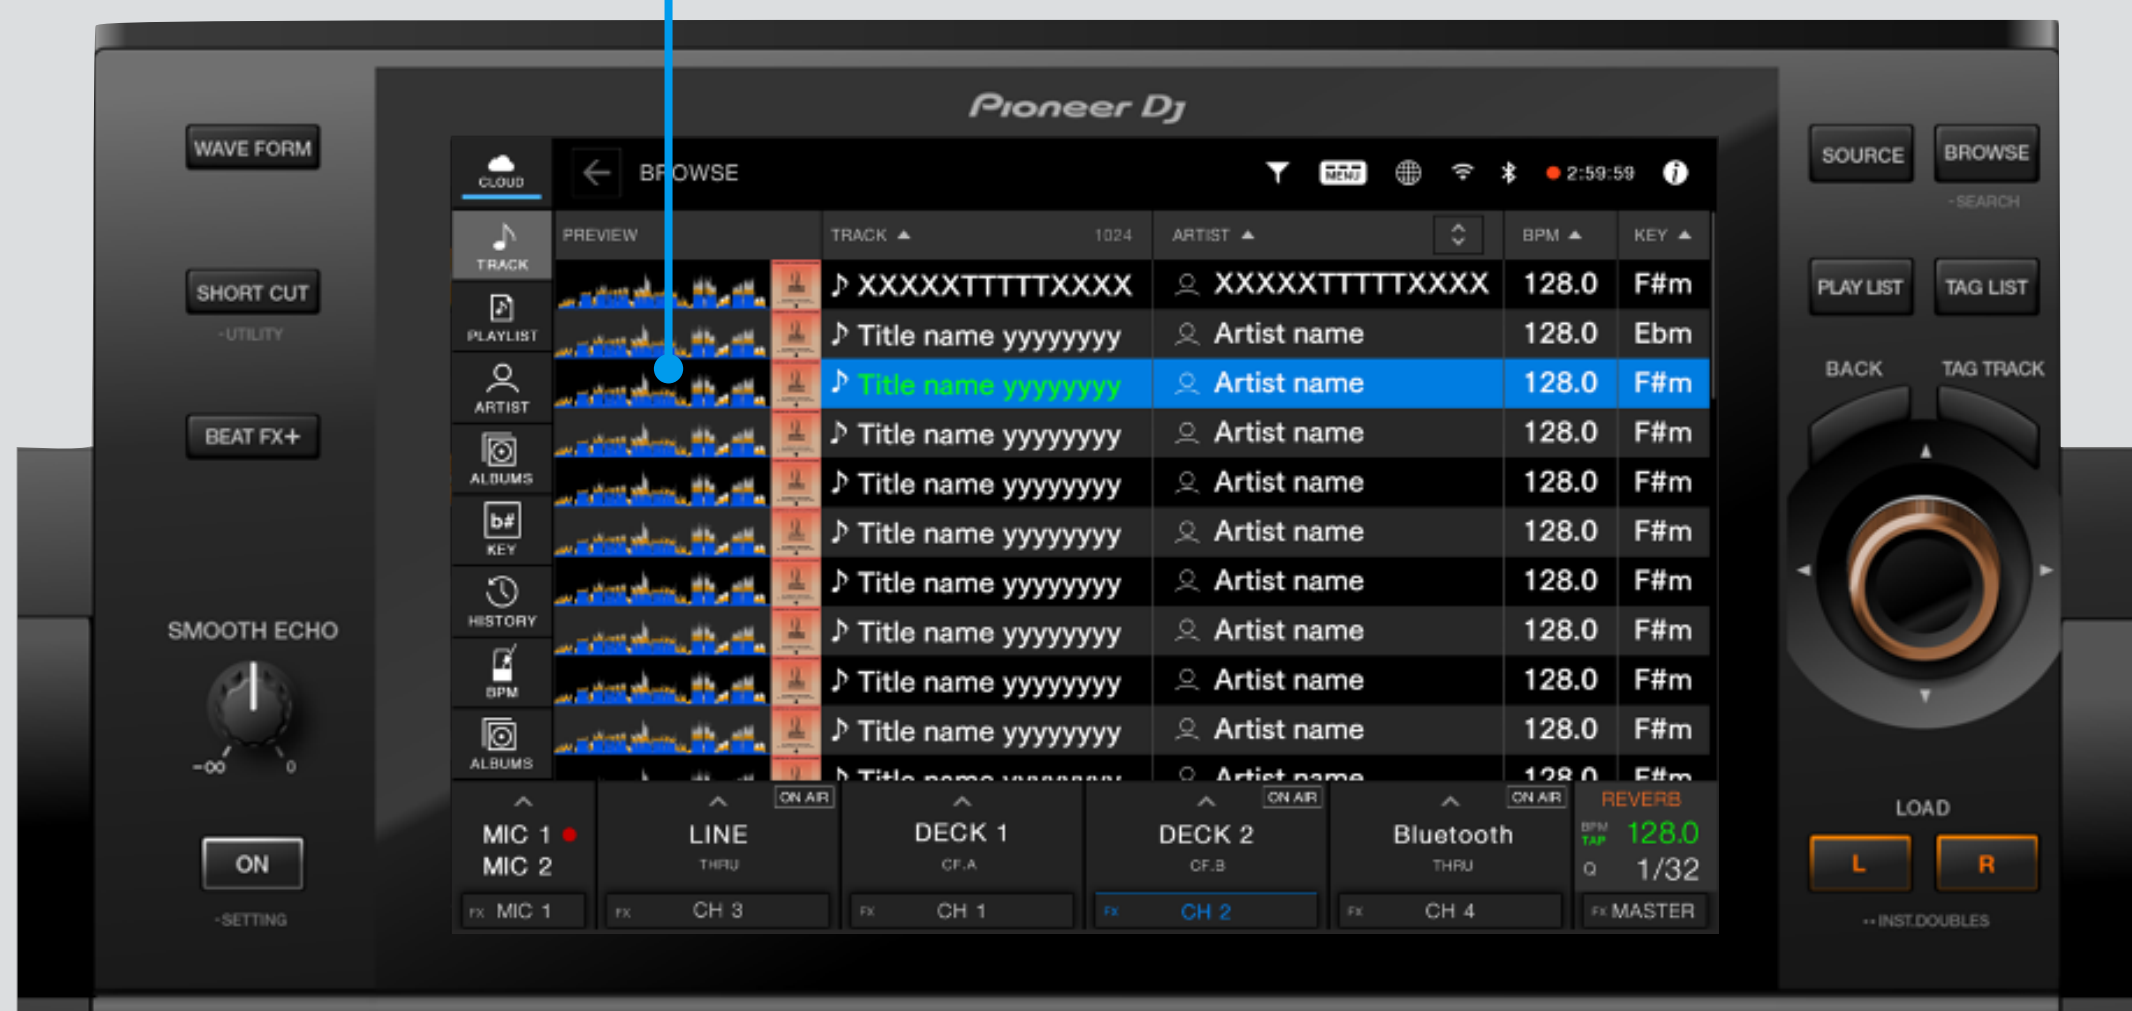

10.1-INCH TOUCH DISPLAY" ENABLES COMFORTABLE BROWSING WITH HIGH VISIBILITY AND EASE OF USE, ALLOWING USERS TO REACH THEIR DESIRED MUSIC MORE QUICKLY THAN EVER BEFORE.

"Touch Preview" - Enables users to preview songs

"Playlist Bank" for quick access to frequently used playlists waveform.

"Electrostatic touch display" allows DJs to select songs with the same feel as the equipment they use on a daily basis.

Model	Display size	Displayable Lines	Electrostatic or resistive
OPUS QUAD	10.1 inch	13/10 lines	Electrostatic
CDJ-3000	9 inch	12/10 lines	Resistive
XDJ-XZ	7 inch	8 lines	Resistive
XDJ-RX3	10.1 inch	12 lines	Resistive
PRIME 4	10.1 inch	6 lines	Electrostatic