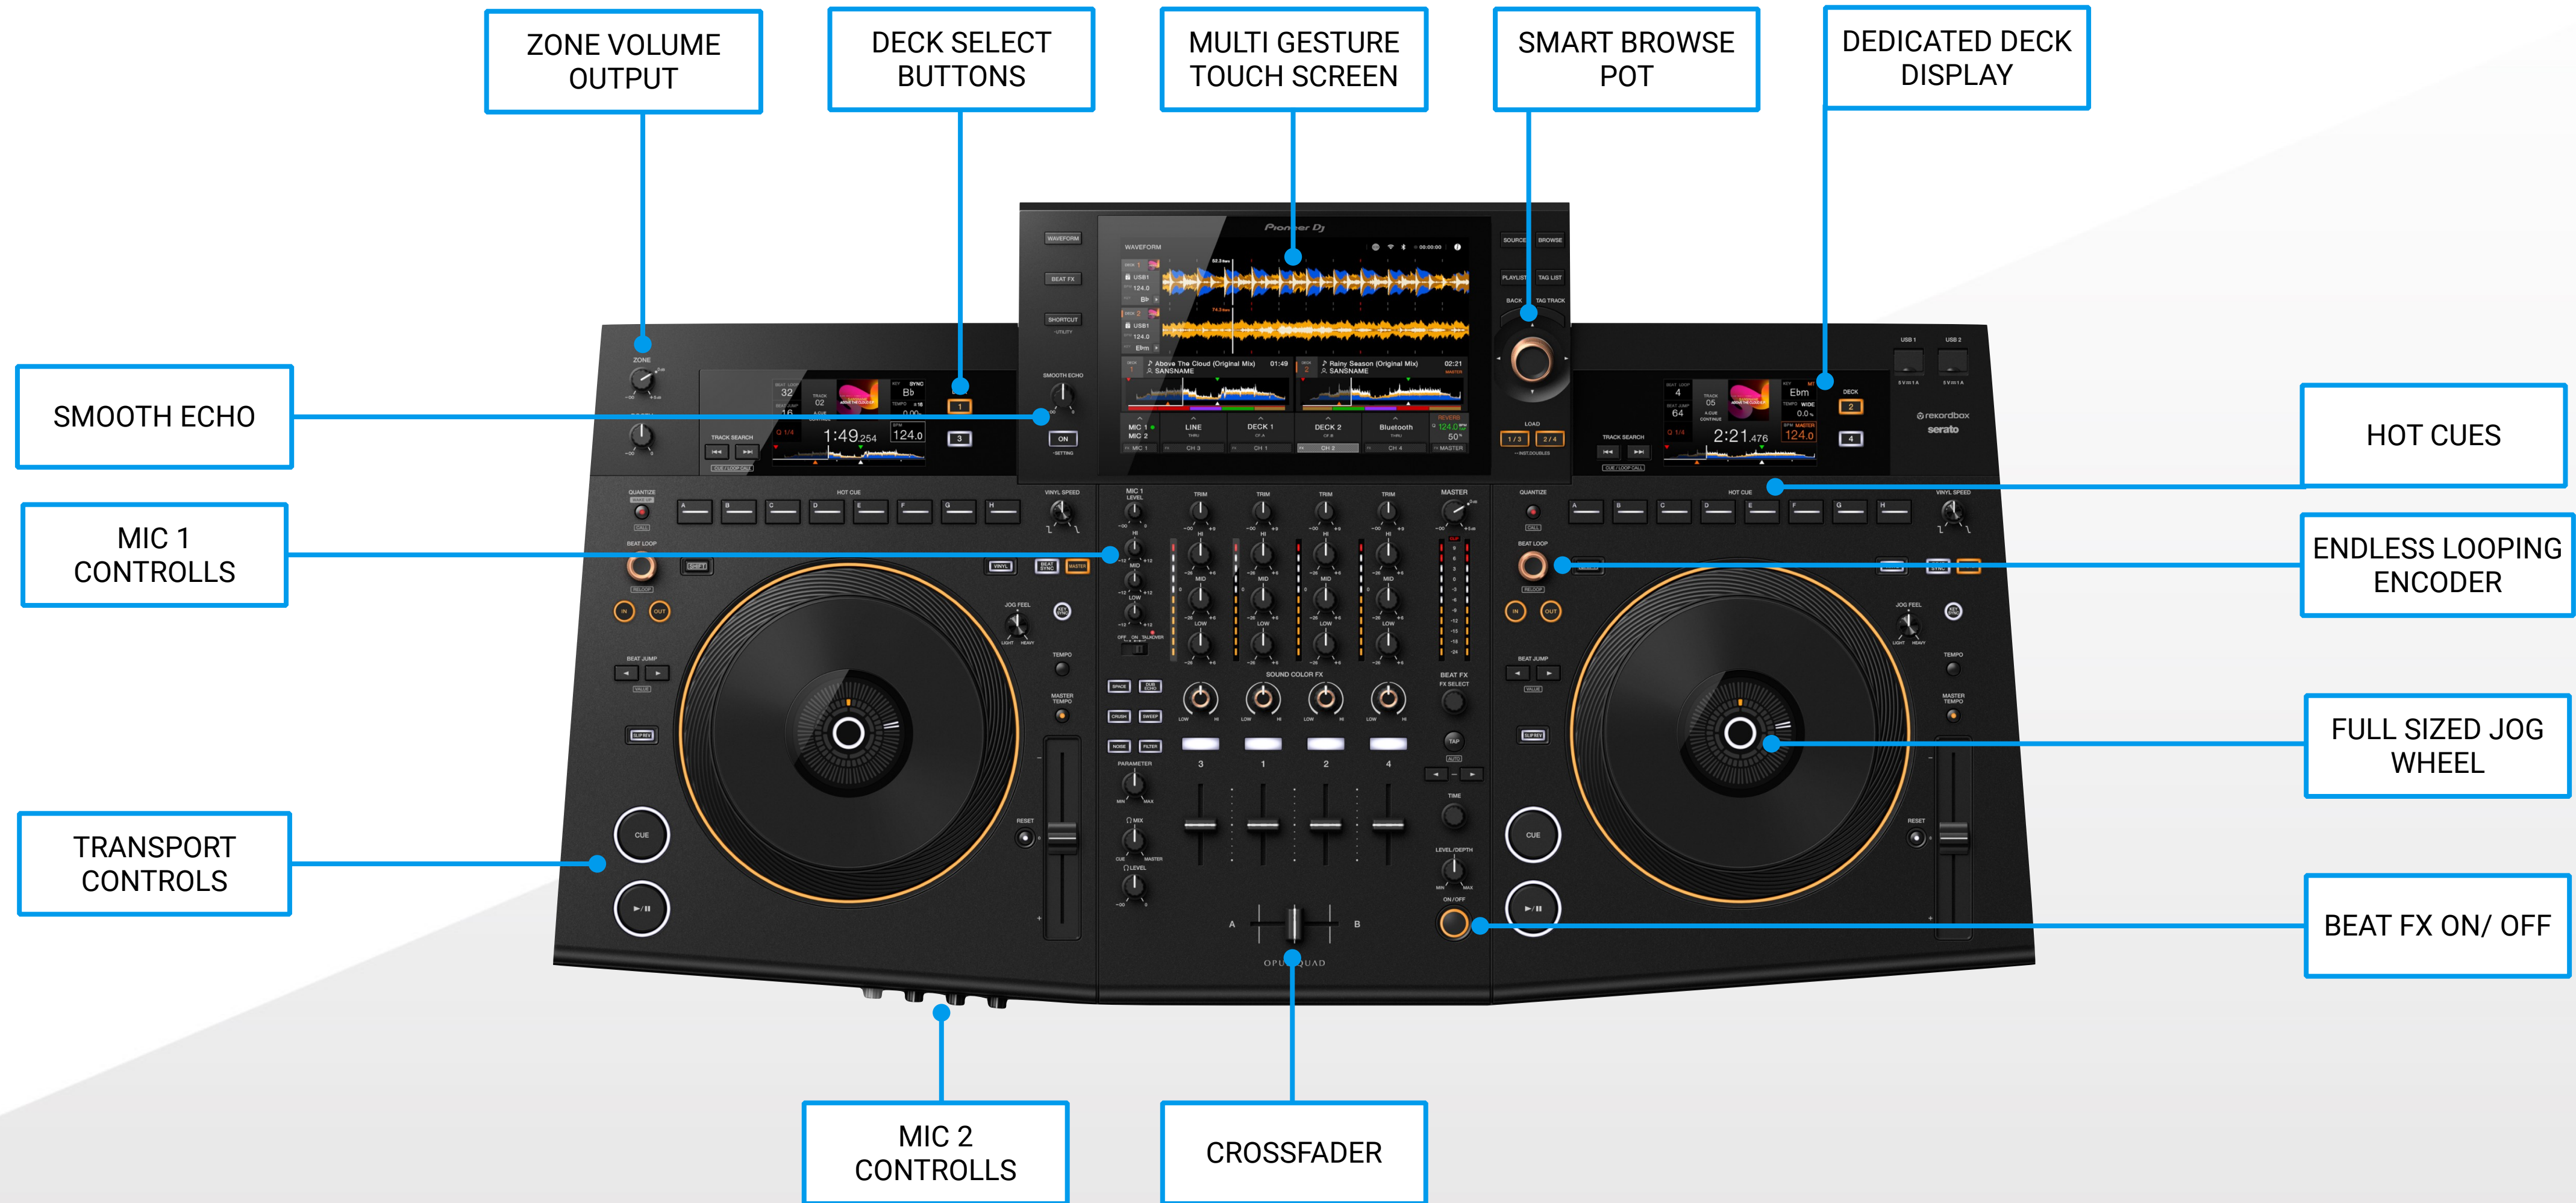

Got an urgent song request? You can find tracks in even the biggest music libraries faster than ever, thanks to the large touch display and new rotary selector on the OPUS-QUAD, which enable you to select songs that fit the occasion. The layout of the deck sections is designed to make performing comfortable and easy too, and each one has a display so you can keep an eye on the track information for each deck without needing to switch your gaze. And with zone output, you even have the option to output sound that's separate from the master audio, giving you the choice of playing different music genres in different rooms of a venue from just one unit. This, combined with all the evolved features and effects on the unit, gives you more flexibility and greater control of the music.

QUAD

Meaning “**4**” in Latin. Illustrates that this is a 4DECK/4CH playback system.

DESIGN

TARGET USER

“ALL IN ONE” RANGE LINE UP:

TARGET USER:

Main: Mobile DJ

Sub: Club DJ

THE OPUS QUAD IS ALSO SUITABLE FOR ATMOSPHERIC BARS, HOTEL LOUNGES, & ROOFTOP BARS AS A FIXED INSTALL.

Hotel Lounge

Cocktail Bars

Rooftop Bars

FEATURES

LAYOUT

FEATURES

STANDALONE 4-DECK PLAYBACK FOR VERSATILE DJ PERFORMANCES.

The OPUS-QUAD offers standalone 4-deck playback for versatile DJ performances.

This means you can play 4 tracks on 4 different decks simultaneously, cue up tracks in advance, and even leave a deck free for dropping requests into your set at a moment's notice – all with just one unit.