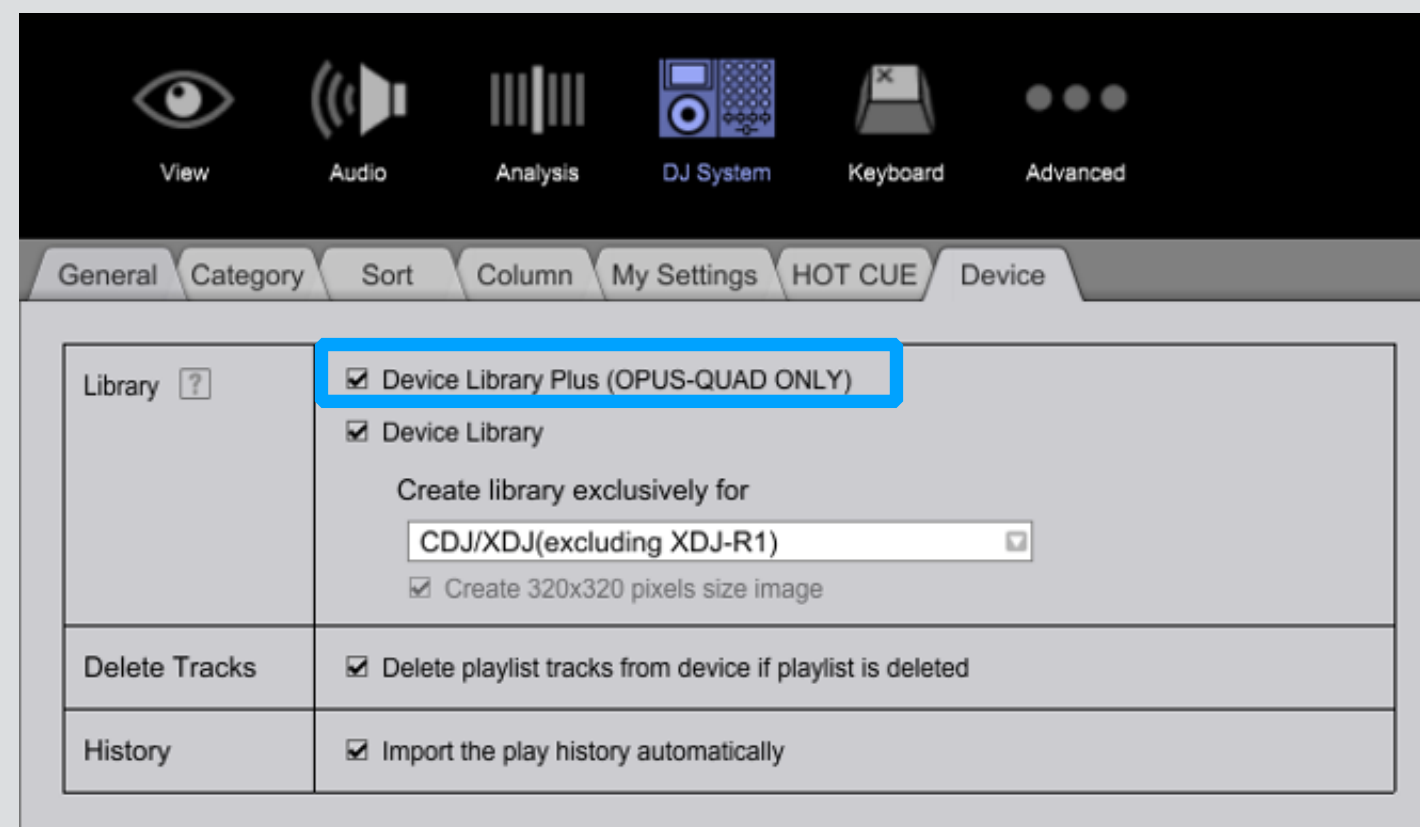

OPUS-QUAD ADAPTS A NEW DEVICE LIBRARY. APPLIED IN THIS MODEL IS THE "DEVICE LIBRARY PLUS" IN SQLITE FORMAT.

If you have been using CDJ or XDJ and want to use the existing library with OPUS-QUAD, you will need to re-export tracks to USB using "Device Library Plus" setting.