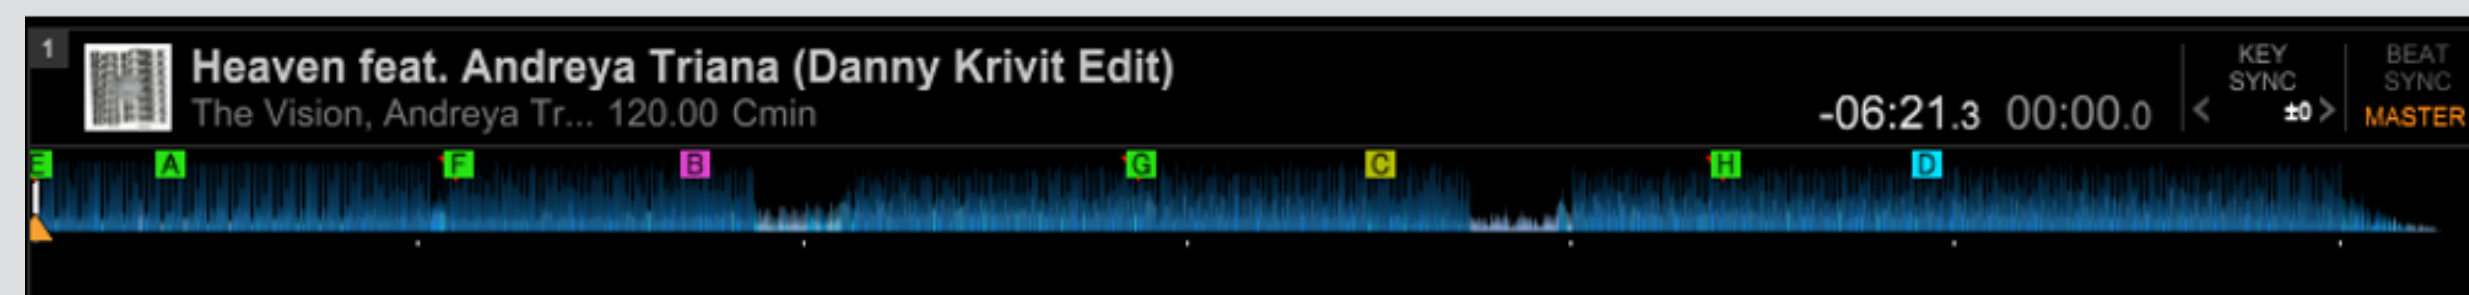

DEVICE SQL

SQ LITE

USER CAN ALSO NOW CONVERT “MEMORY CUE POINTS” INTO “HOT CUE” WITHIN REKORDBOX.

Equipped with a menu to convert MEMORY CUE to HOT CUE so that OPUS-QUAD users can make more use of HOT CUE.

BEFORE

Markers made up of HOE CUE's and MEMORY CUES's

AFTER

Markers made up of HOE CUE's

SIMPLE NAVIGATION OF 4 DECKS:

Deck colour-linked illumination

illumination is linked to the colour of the deck to be operated, reducing the difficulty of using 4 Decks on an All In One unit.