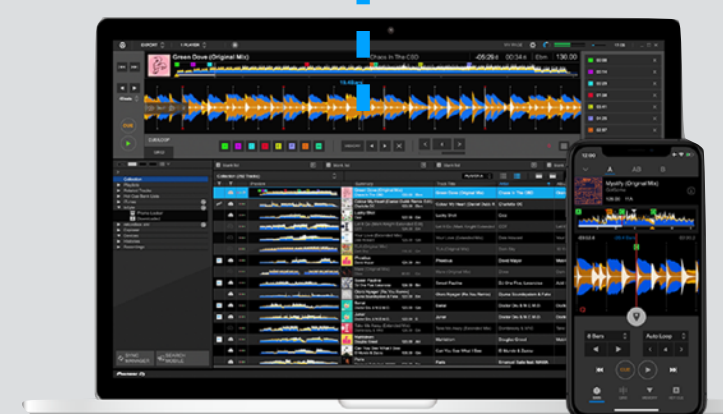

NETWORK MEDIA SUPPORT ENABLES EFFICIENT SONG AND PLAYLIST PREPARATION AND CAN ACCOMMODATE A WIDE VARIETY OF REQUESTS AND DJ SCENES

Built-in wifi

Since it can be connected to a network without wiring, DJs can play in a variety of locations without having to worry about LAN cables.

Cloud Direct Play

Prepare your library right up to the party with a smartphone or other device, and always have the latest playlists available.

Streaming service support

A wide variety of music will be available and can be used to accommodate sudden track requests during the party.

Onboard Analysis

Even the track that is played for the first time by request on site can be steadily performed by analysis on the actual equipment.

POST LAUNCH.
DATE TBC

Edit your Playlist right up to the party on your smartphone or PC