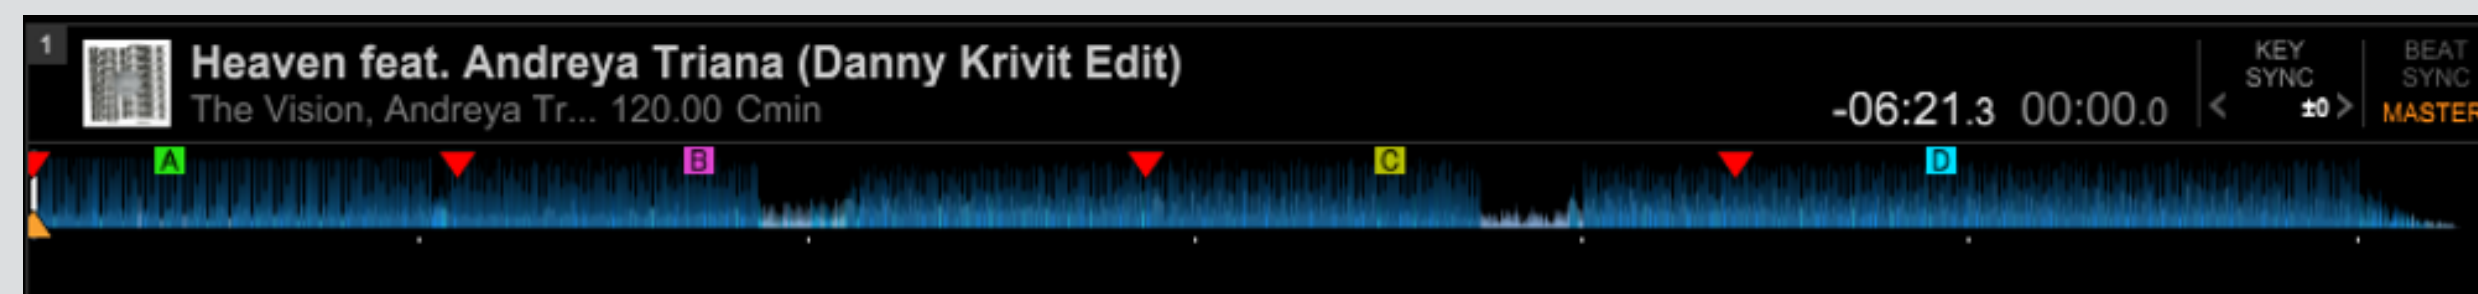

DEVICE SQL

SQ LITE

USER CAN ALSO NOW CONVERT “MEMORY CUE POINTS” INTO “HOT CUE” WITHIN REKORDBOX.

Equipped with a menu to convert MEMORY CUE to HOT CUE so that OPUS-QUAD users can make more use of HOT CUE.

BEFORE

Markers made up of HOE CUE's and MEMORY CUES's

AFTER

Markers made up of HOE CUE's

SIMPLE NAVIGATION OF 4 DECKS:

Deck colour-linked illumination

illumination is linked to the colour of the deck to be operated, reducing the difficulty of using 4 Decks on an All In One unit.