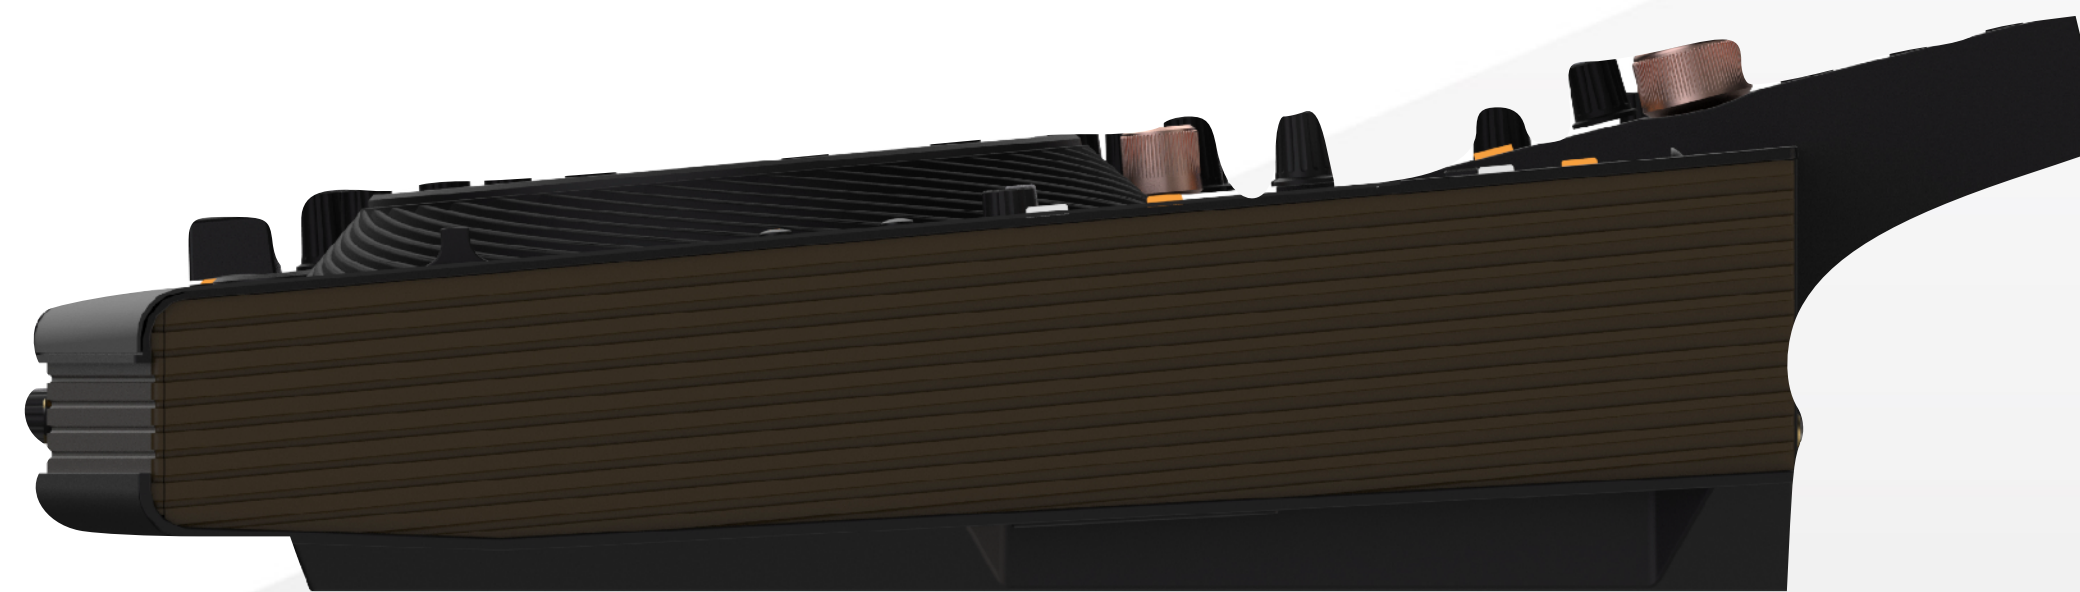

WHY IS THIS CALLED "OPUS QUAD".

**OPUS**

Meaning “**masterpiece**” or “**work of art**” in Latin. Represents a DJ system that will be used by professional DJs in environments that require beauty in all aspects.

QUAD

Meaning “**4**” in Latin. Illustrates that this is a 4DECK/4CH playback system.

DESIGN

TARGET USER

“ALL IN ONE” RANGE LINE UP:

TARGET USER:

Main: Mobile DJ

Sub: Club DJ

THE OPUS QUAD IS ALSO SUITABLE FOR ATMOSPHERIC BARS, HOTEL LOUNGES, & ROOFTOP BARS AS A FIXED INSTALL.

Hotel Lounge

Cocktail Bars

Rooftop Bars

FEATURES

LAYOUT

FEATURES

STANDALONE 4-DECK PLAYBACK FOR VERSATILE DJ PERFORMANCES.

The OPUS-QUAD offers standalone 4-deck playback for versatile DJ performances.

This means you can play 4 tracks on 4 different decks simultaneously, cue up tracks in advance, and even leave a deck free for dropping requests into your set at a moment's notice – all with just one unit.