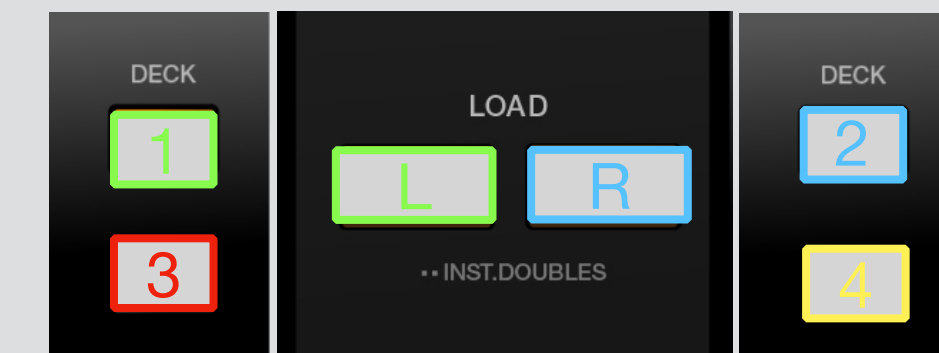

DEVICE SQL

SQ LITE

USER CAN ALSO NOW CONVERT “MEMORY CUE POINTS” INTO “HOT CUE” WITHIN REKORDBOX.

Equipped with a menu to convert MEMORY CUE to HOT CUE so that OPUS-QUAD users can make more use of HOT CUE.

BEFORE

Markers made up of HOE CUE's and MEMORY CUES's

AFTER

Markers made up of HOE CUE's

SIMPLE NAVIGATION OF 4 DECKS:

Deck colour-linked illumination

illumination is linked to the colour of the deck to be operated, reducing the difficulty of using 4 Decks on an All In One unit.

Deck select button, Load button, and JOG outer illumination are linked.

-Possible to customise the colour of each deck from Deck 1 to Deck 4

DEFAULT

CUSTOMISED

ZONE OUTPUT:

“Zone output” allows different musical direction for each floor, or room, at an event. Such as party performance on the main floor and background music on the sub-floor.