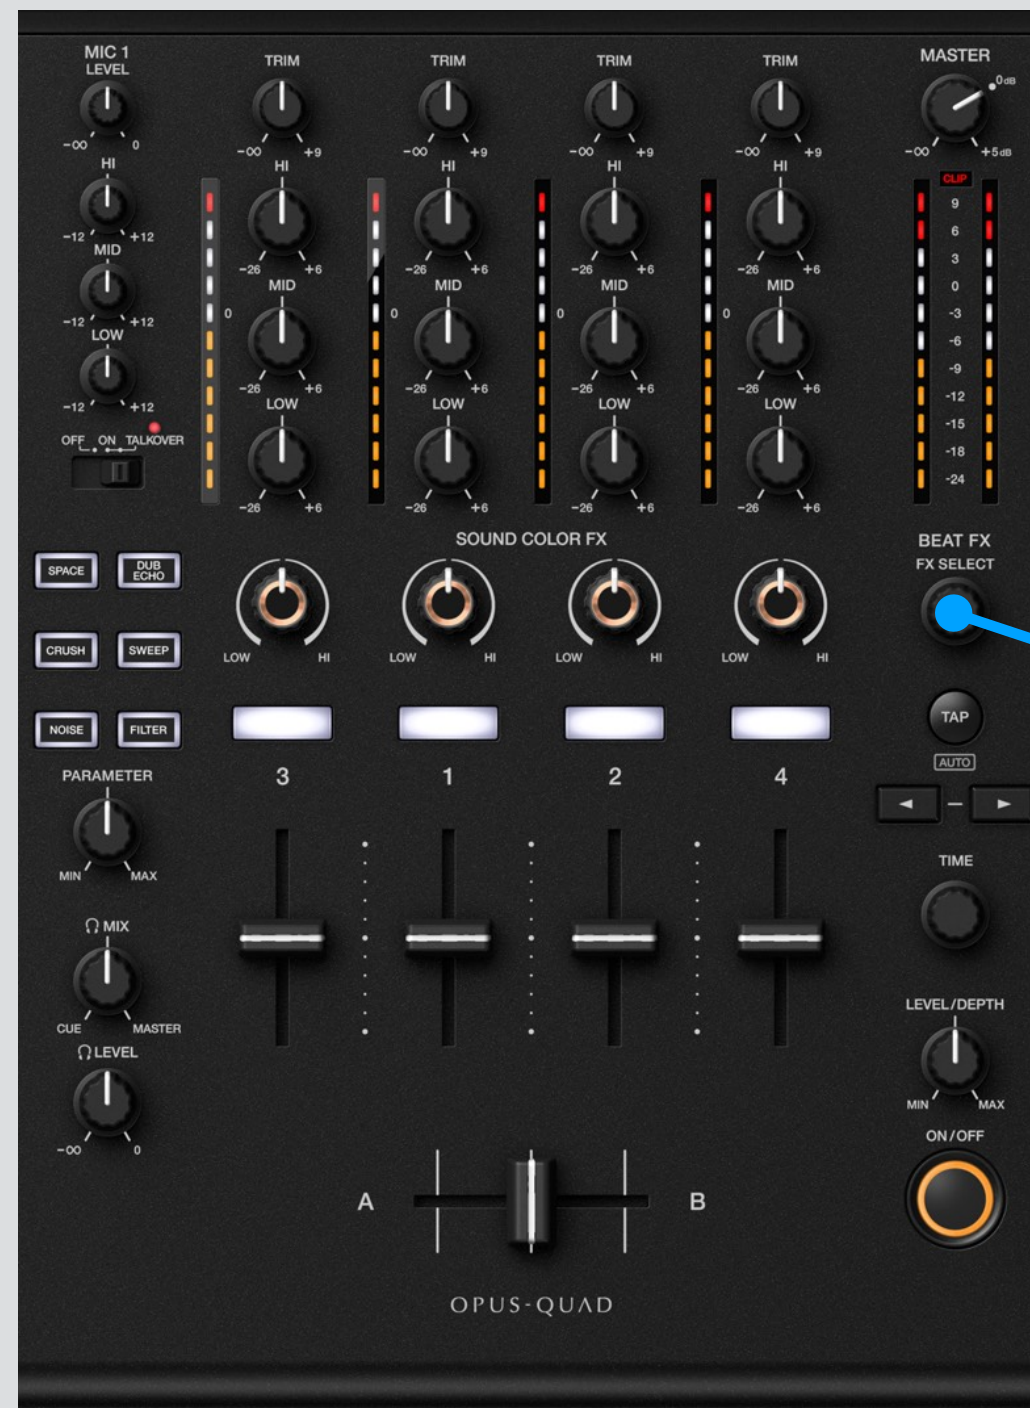

EVOLVED BEAT FX: ENDLESS ENCODER FOR BEAT FX SELECTION