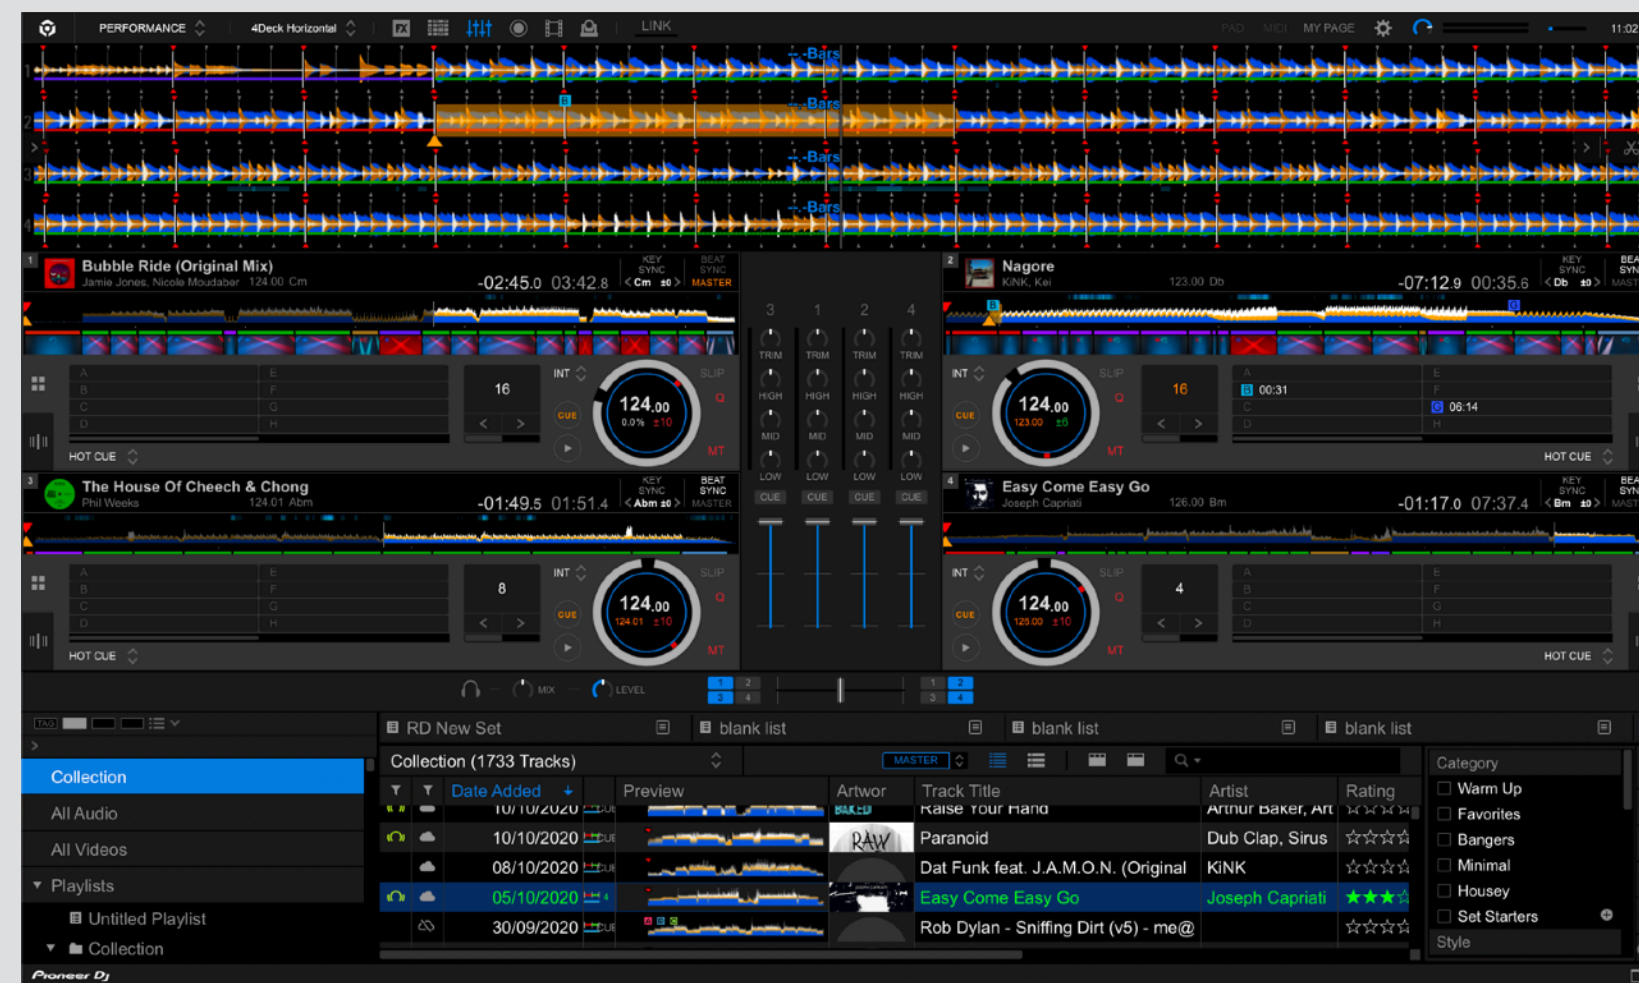

THE OPUS QUAD IS COMPATIBLE WITH BOTH REKORDBOX AND SERATO DJ PRO.

rekordbox Support Hardware Unlock,
rekordbox DVS not supported