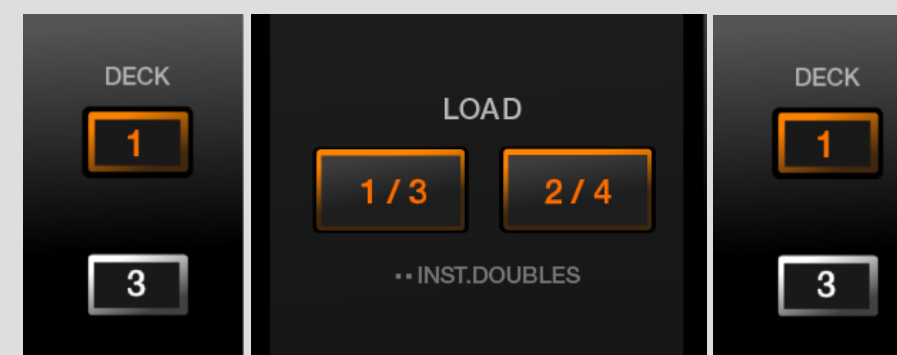

BEFORE

Markers made up of HOE CUE's and MEMORY CUES's

AFTER

Markers made up of HOE CUE's

SIMPLE NAVIGATION OF 4 DECKS:

Deck colour-linked illumination

illumination is linked to the colour of the deck to be operated, reducing the difficulty of using 4 Decks on an All In One unit.

Deck select button, Load button, and JOG outer illumination are linked.

-Possible to customise the colour of each deck from Deck 1 to Deck 4

DEFAULT

CUSTOMISED

ZONE OUTPUT:

“Zone output” allows different musical direction for each floor, or room, at an event. Such as party performance on the main floor and background music on the sub-floor.