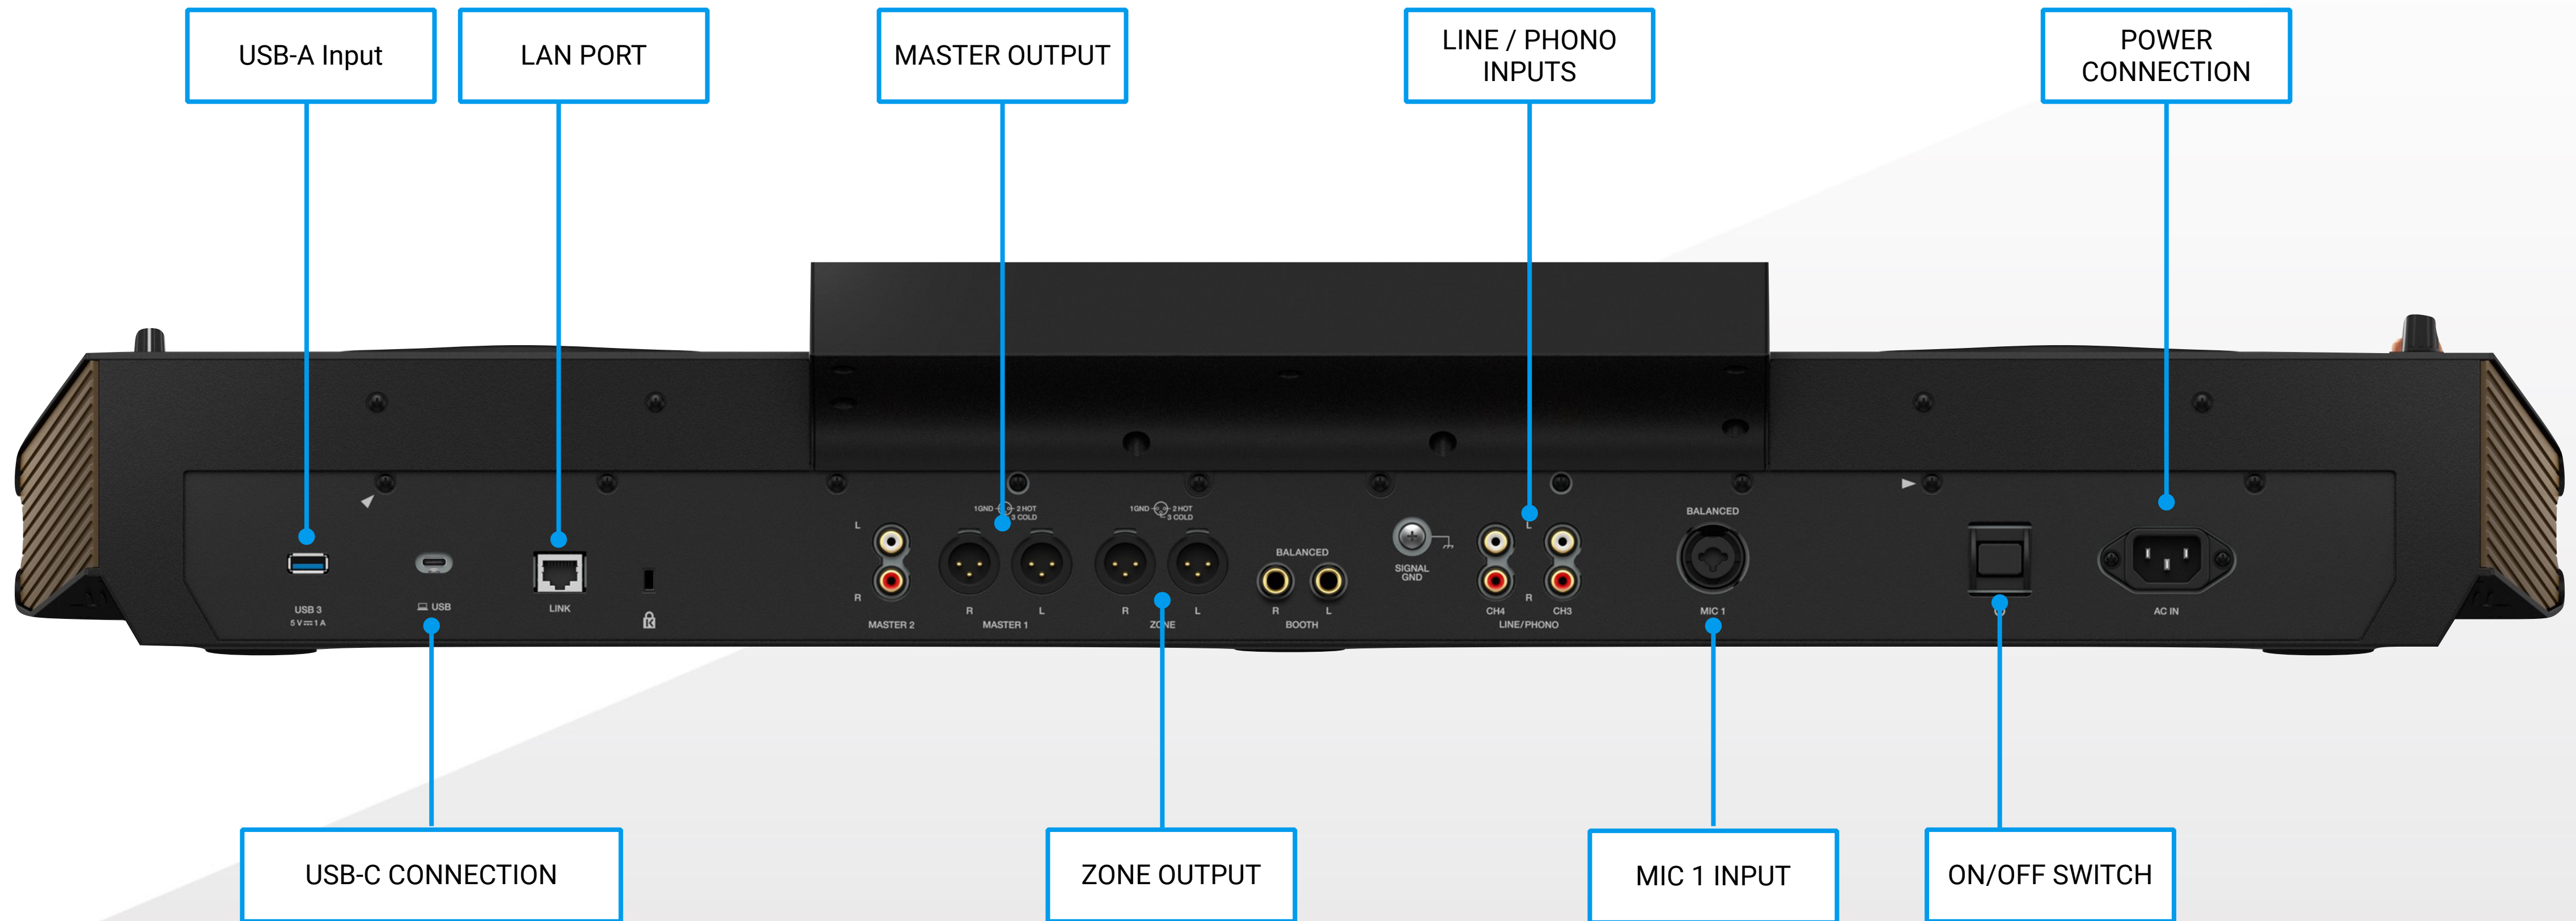

Got an urgent song request? You can find tracks in even the biggest music libraries faster than ever, thanks to the large touch display and new rotary selector on the OPUS-QUAD, which enable you to select songs that fit the occasion. The layout of the deck sections is designed to make performing comfortable and easy too, and each one has a display so you can keep an eye on the track information for each deck without needing to switch your gaze. And with zone output, you even have the option to output sound that's separate from the master audio, giving you the choice of playing different music genres in different rooms of a venue from just one unit. This, combined with all the evolved features and effects on the unit, gives you more flexibility and greater control of the music.

THE OPUS QUAD IS ALSO SUITABLE FOR ATMOSPHERIC BARS, HOTEL LOUNGES, & ROOFTOP BARS AS A FIXED INSTALL.

Hotel Lounge

Cocktail Bars

Rooftop Bars

FEATURES

LAYOUT

FEATURES

STANDALONE 4-DECK PLAYBACK FOR VERSATILE DJ PERFORMANCES.

The OPUS-QUAD offers standalone 4-deck playback for versatile DJ performances.

This means you can play 4 tracks on 4 different decks simultaneously, cue up tracks in advance, and even leave a deck free for dropping requests into your set at a moment's notice – all with just one unit.