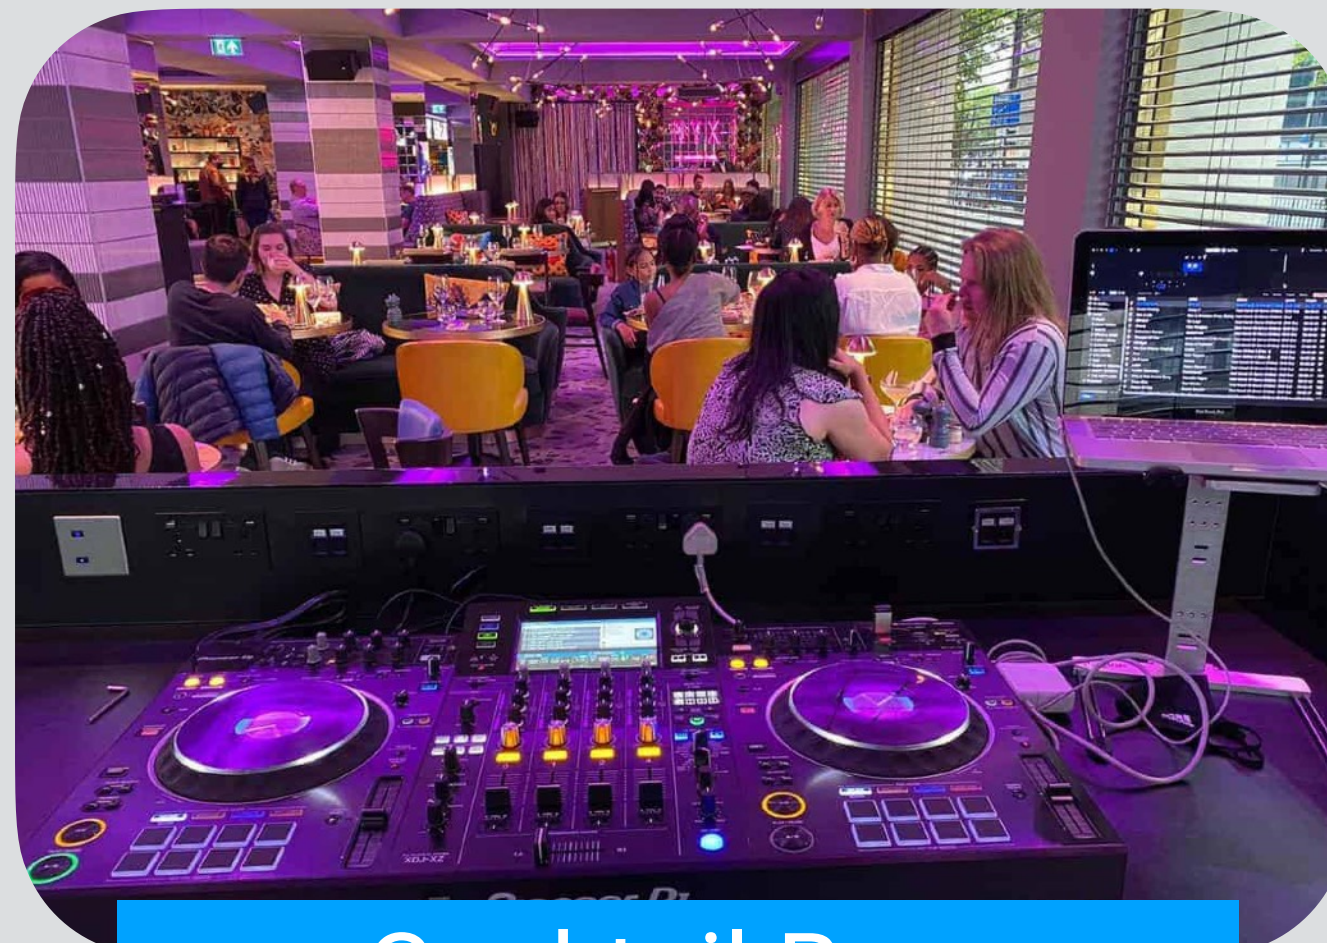

Cocktail Bars