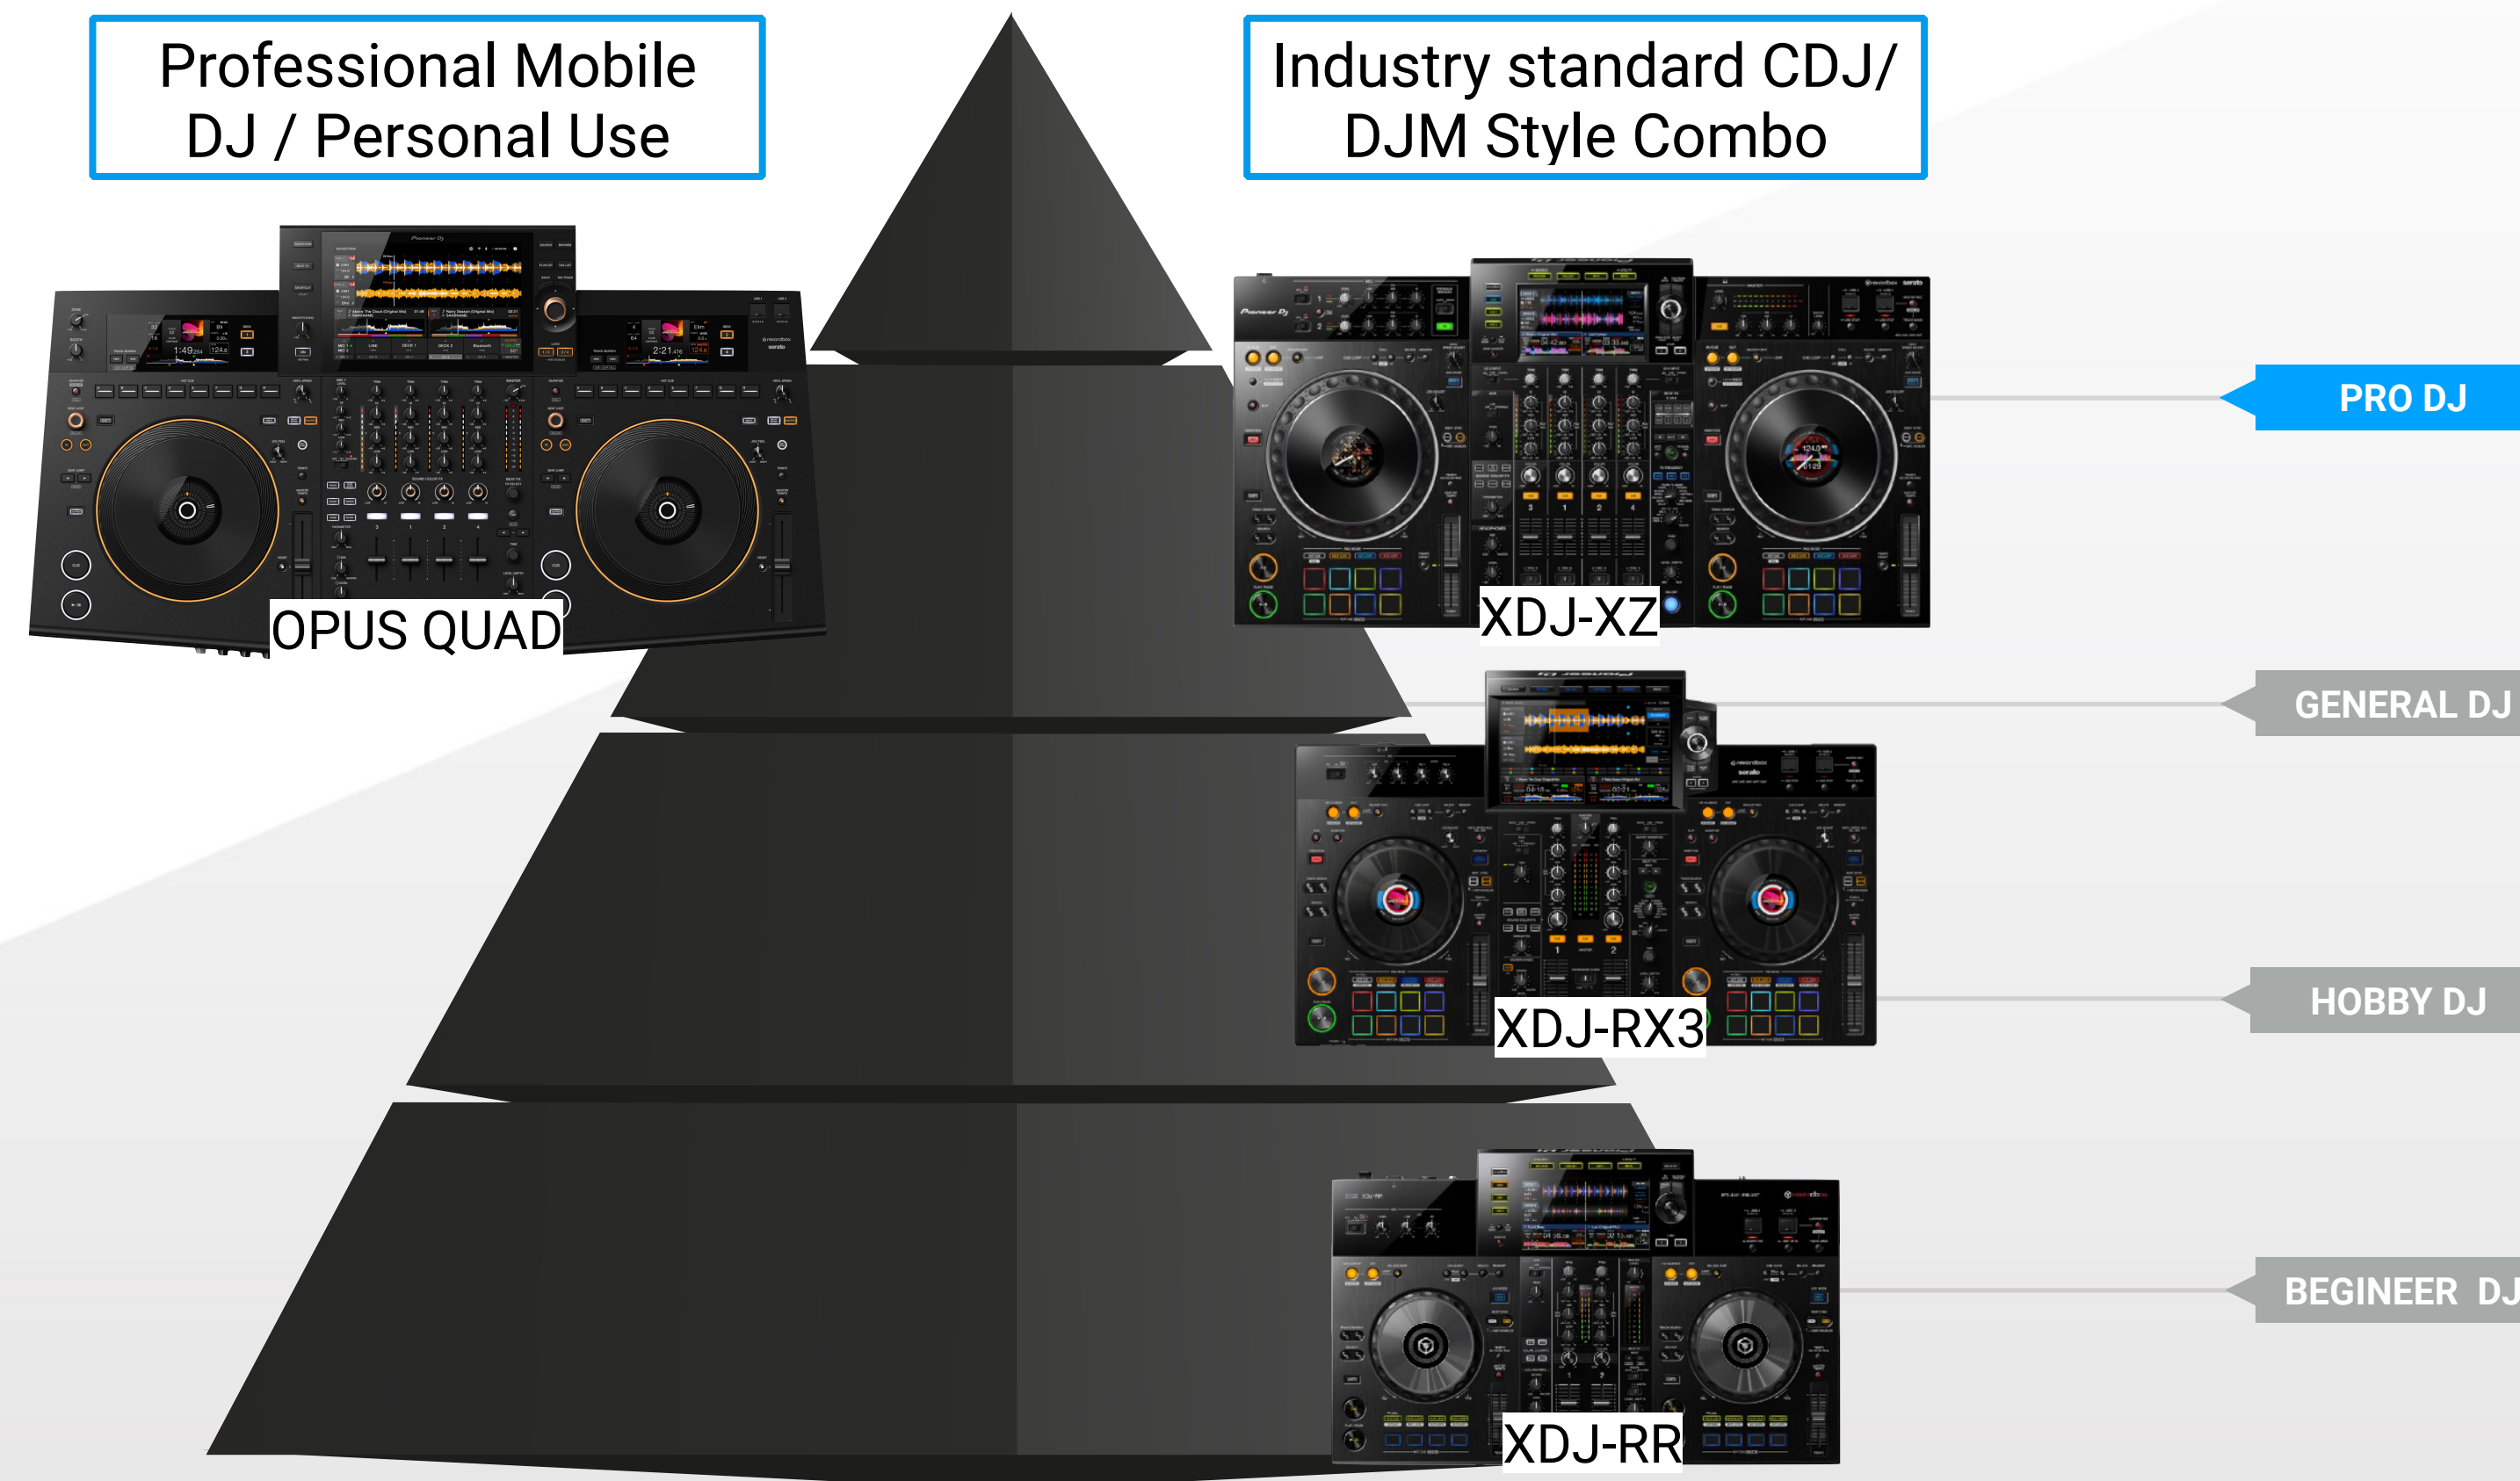

Got an urgent song request? You can find tracks in even the biggest music libraries faster than ever, thanks to the large touch display and new rotary selector on the OPUS-QUAD, which enable you to select songs that fit the occasion. The layout of the deck sections is designed to make performing comfortable and easy too, and each one has a display so you can keep an eye on the track information for each deck without needing to switch your gaze. And with zone output, you even have the option to output sound that's separate from the master audio, giving you the choice of playing different music genres in different rooms of a venue from just one unit. This, combined with all the evolved features and effects on the unit, gives you more flexibility and greater control of the music.

WHY IS THIS CALLED "OPUS QUAD".

**OPUS**

Meaning “**masterpiece**” or “**work of art**” in Latin. Represents a DJ system that will be used by professional DJs in environments that require beauty in all aspects.

QUAD

Meaning “**4**” in Latin. Illustrates that this is a 4DECK/4CH playback system.

DESIGN

TARGET USER

“ALL IN ONE” RANGE LINE UP:

TARGET USER:

Main: Mobile DJ

Sub: Club DJ

The OPUS-QUAD offers standalone 4-deck playback for versatile DJ performances.

This means you can play 4 tracks on 4 different decks simultaneously, cue up tracks in advance, and even leave a deck free for dropping requests into your set at a moment's notice – all with just one unit.