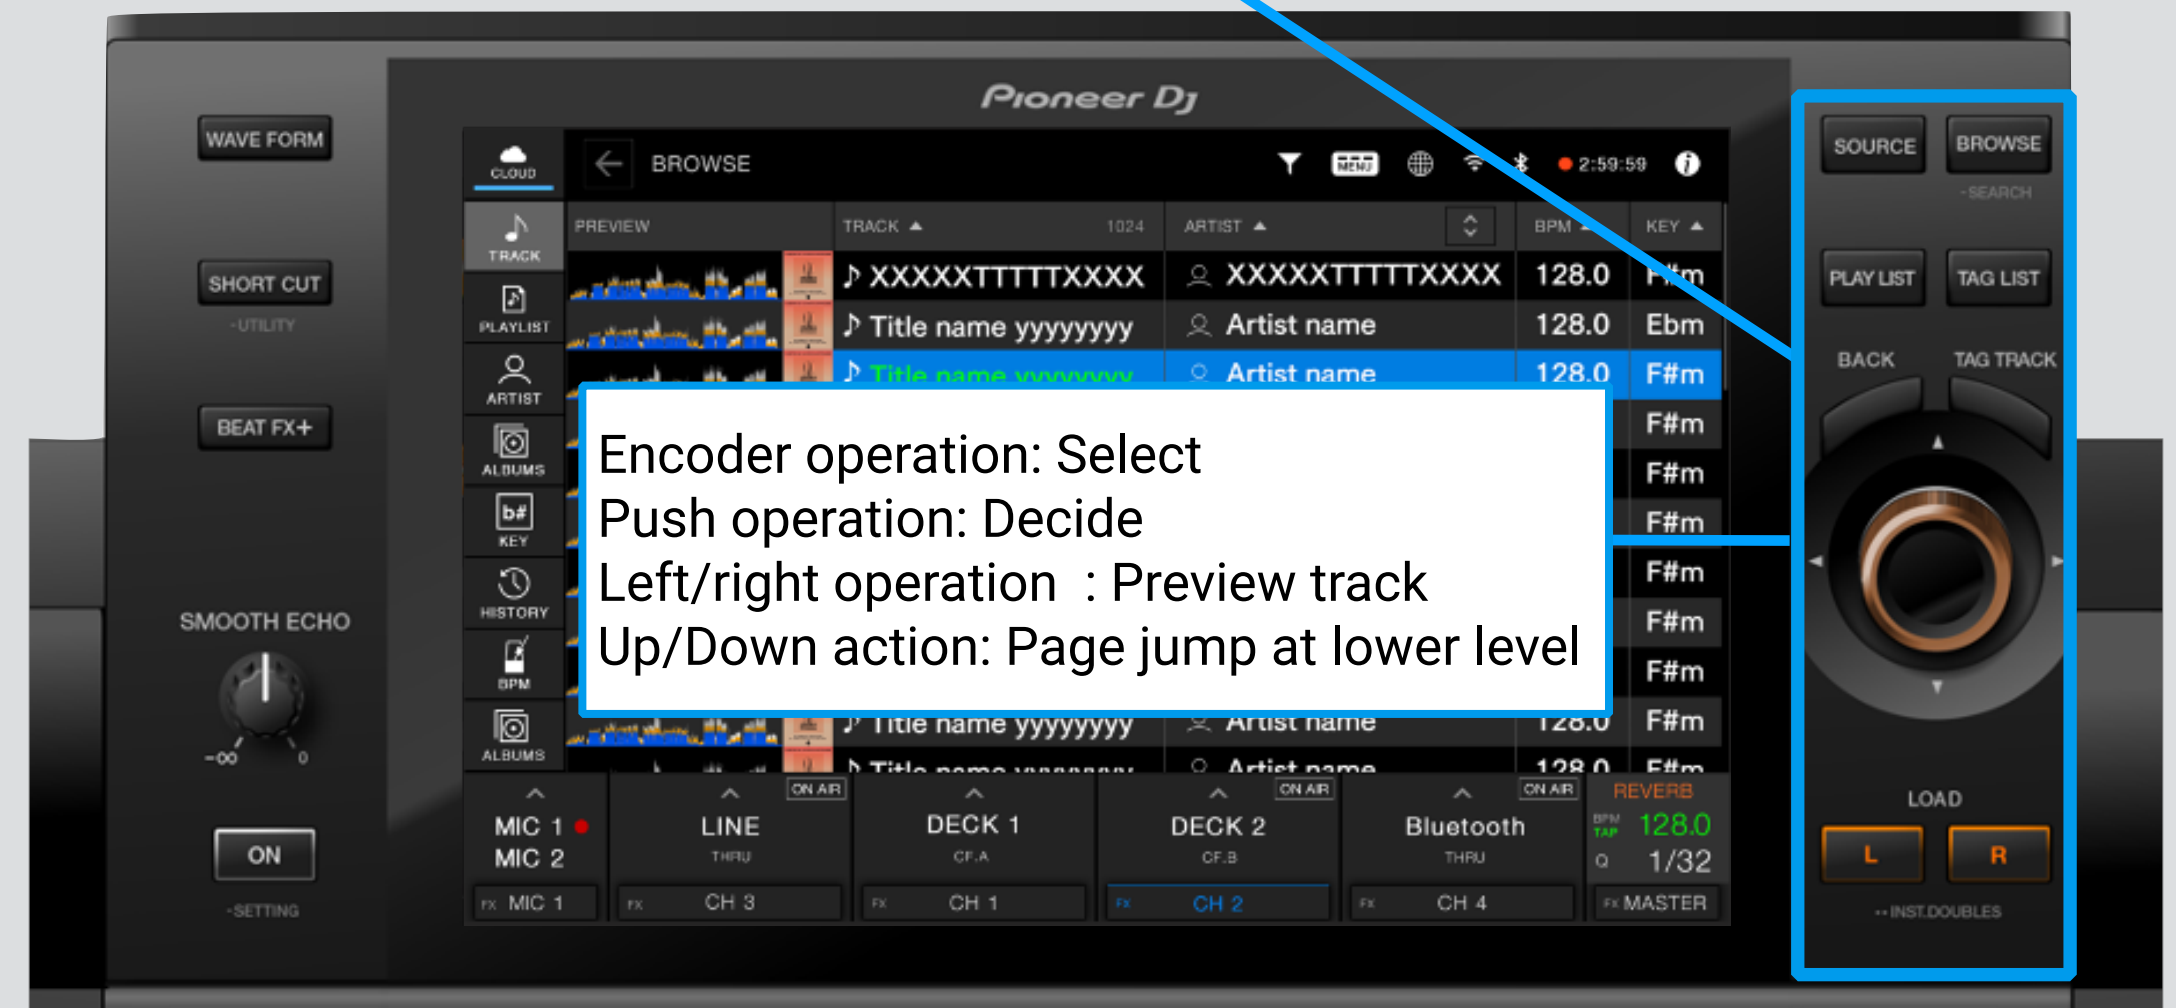

IN ADDITION TO THE ENCODER AND PUSH OPERATION OF THE EXISTING ROTARY SELECTOR, "SMART ROTARY SELECTOR" THE NEW JOYSTICK WITH DIRECTIONAL OPERATION IMPROVES THE MUSIC SELECTION.

XDJ-XZ

Browse-related UIs scattered throughout.

OPUS QUAD

Browse-related UIs are gathered on the right side of the screen, Navigation, Browning, and loading with 1 hand.

10.1-INCH TOUCH DISPLAY" ENABLES COMFORTABLE BROWSING WITH HIGH VISIBILITY AND EASE OF USE, ALLOWING USERS TO REACH THEIR DESIRED MUSIC MORE QUICKLY THAN EVER BEFORE.